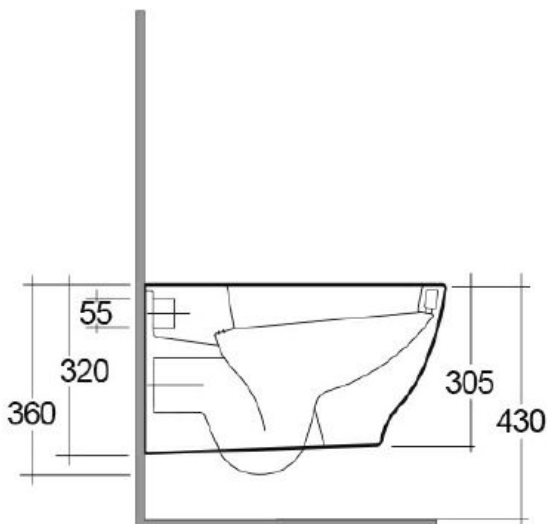

Seat Options:

LLWC124: Langley Curve slim soft close seat and cover

Pan Fixings:

TSWC117: Support brackets and fixings for wall hung pans (not required if using CIST112).

Pan Connections:

TSWC115: Convert to P trap.

Material

Vitreous china to BS 3402

Finish

Alpine White

Size

360W x 560L mm

Weight

29kg

Dimensions: All dimensions in mm tolerance $\pm 5\%$ for below 200mm and $\pm 3\%$ for above 200mm.